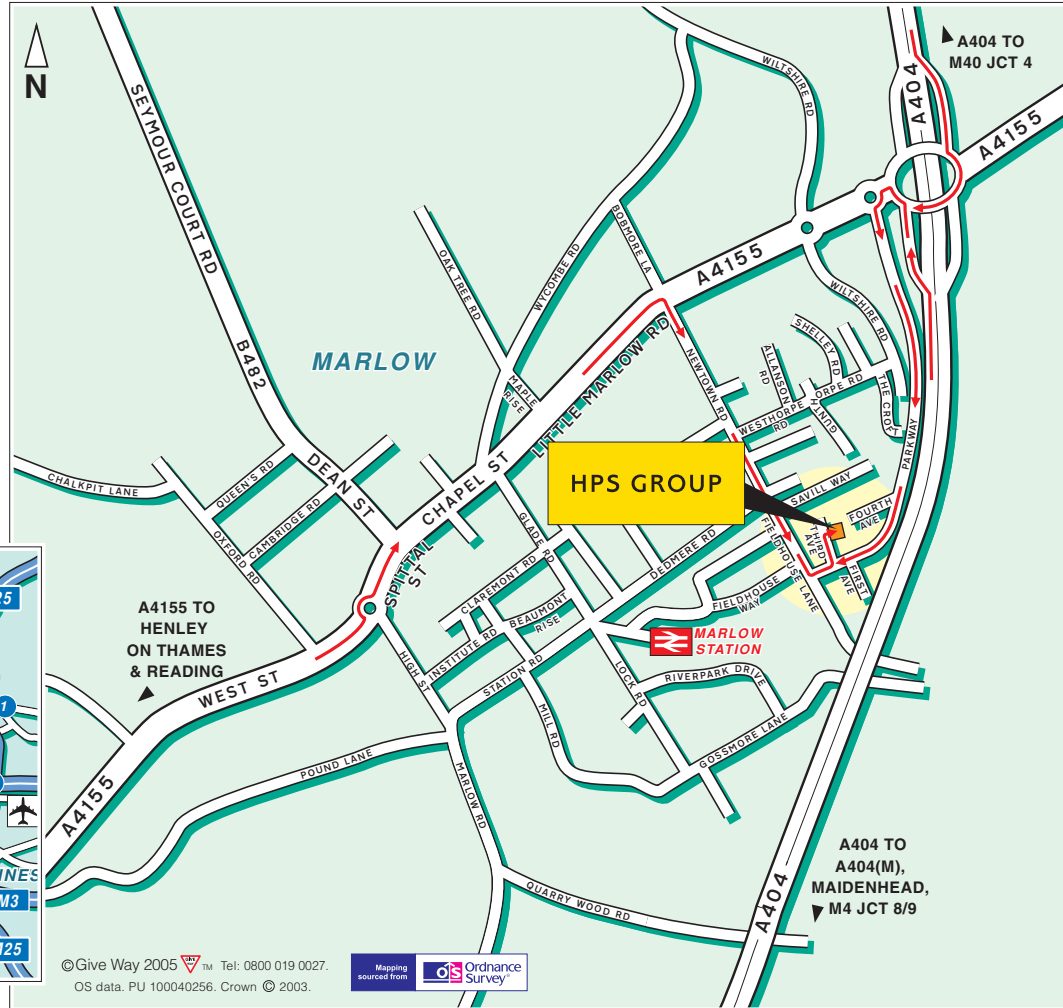

HPS GROUP

Atlas House
3rd Avenue
Globe Park
Marlow
Buckinghamshire
SL7 1EY

Tel: 01628 894 700
Fax: 01628 894 848

© Give Way 2005. Tel: 0800 019 0027.
OS data. PU 100040256. Crown © 2003.

Mapping sourced from
Ordnance Survey